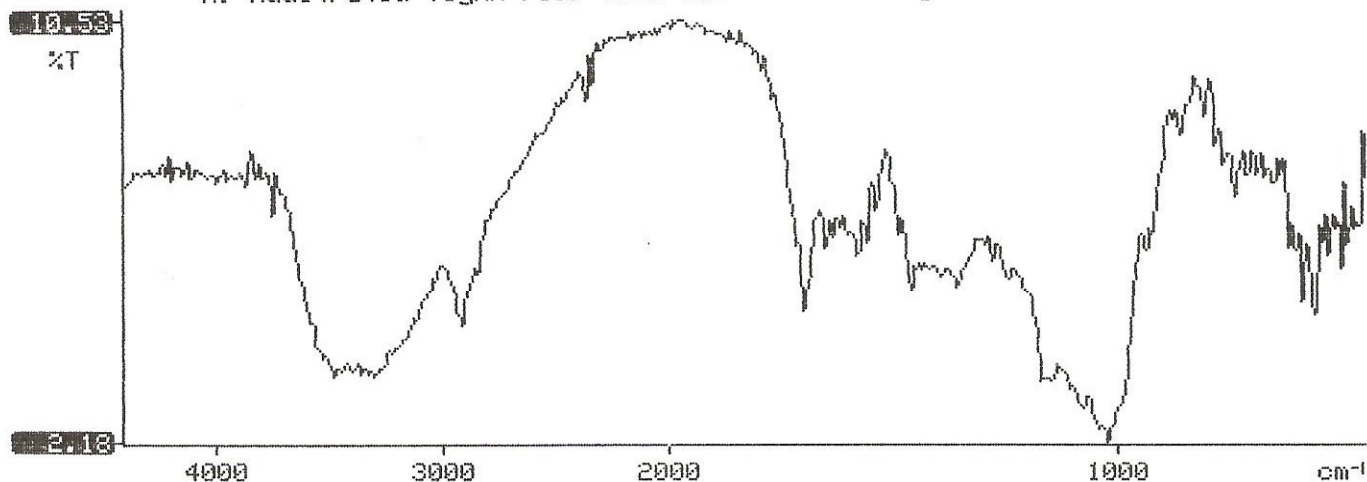

X: Adultrated VigRX Plus with Sidlenafil 100mg Tablet

09:19

Default Region: X

~

scan

READY

Method

Setup

Copy

Survey

\* Adultrated VigRX Plus with Sildenafil 100 mg Tablet